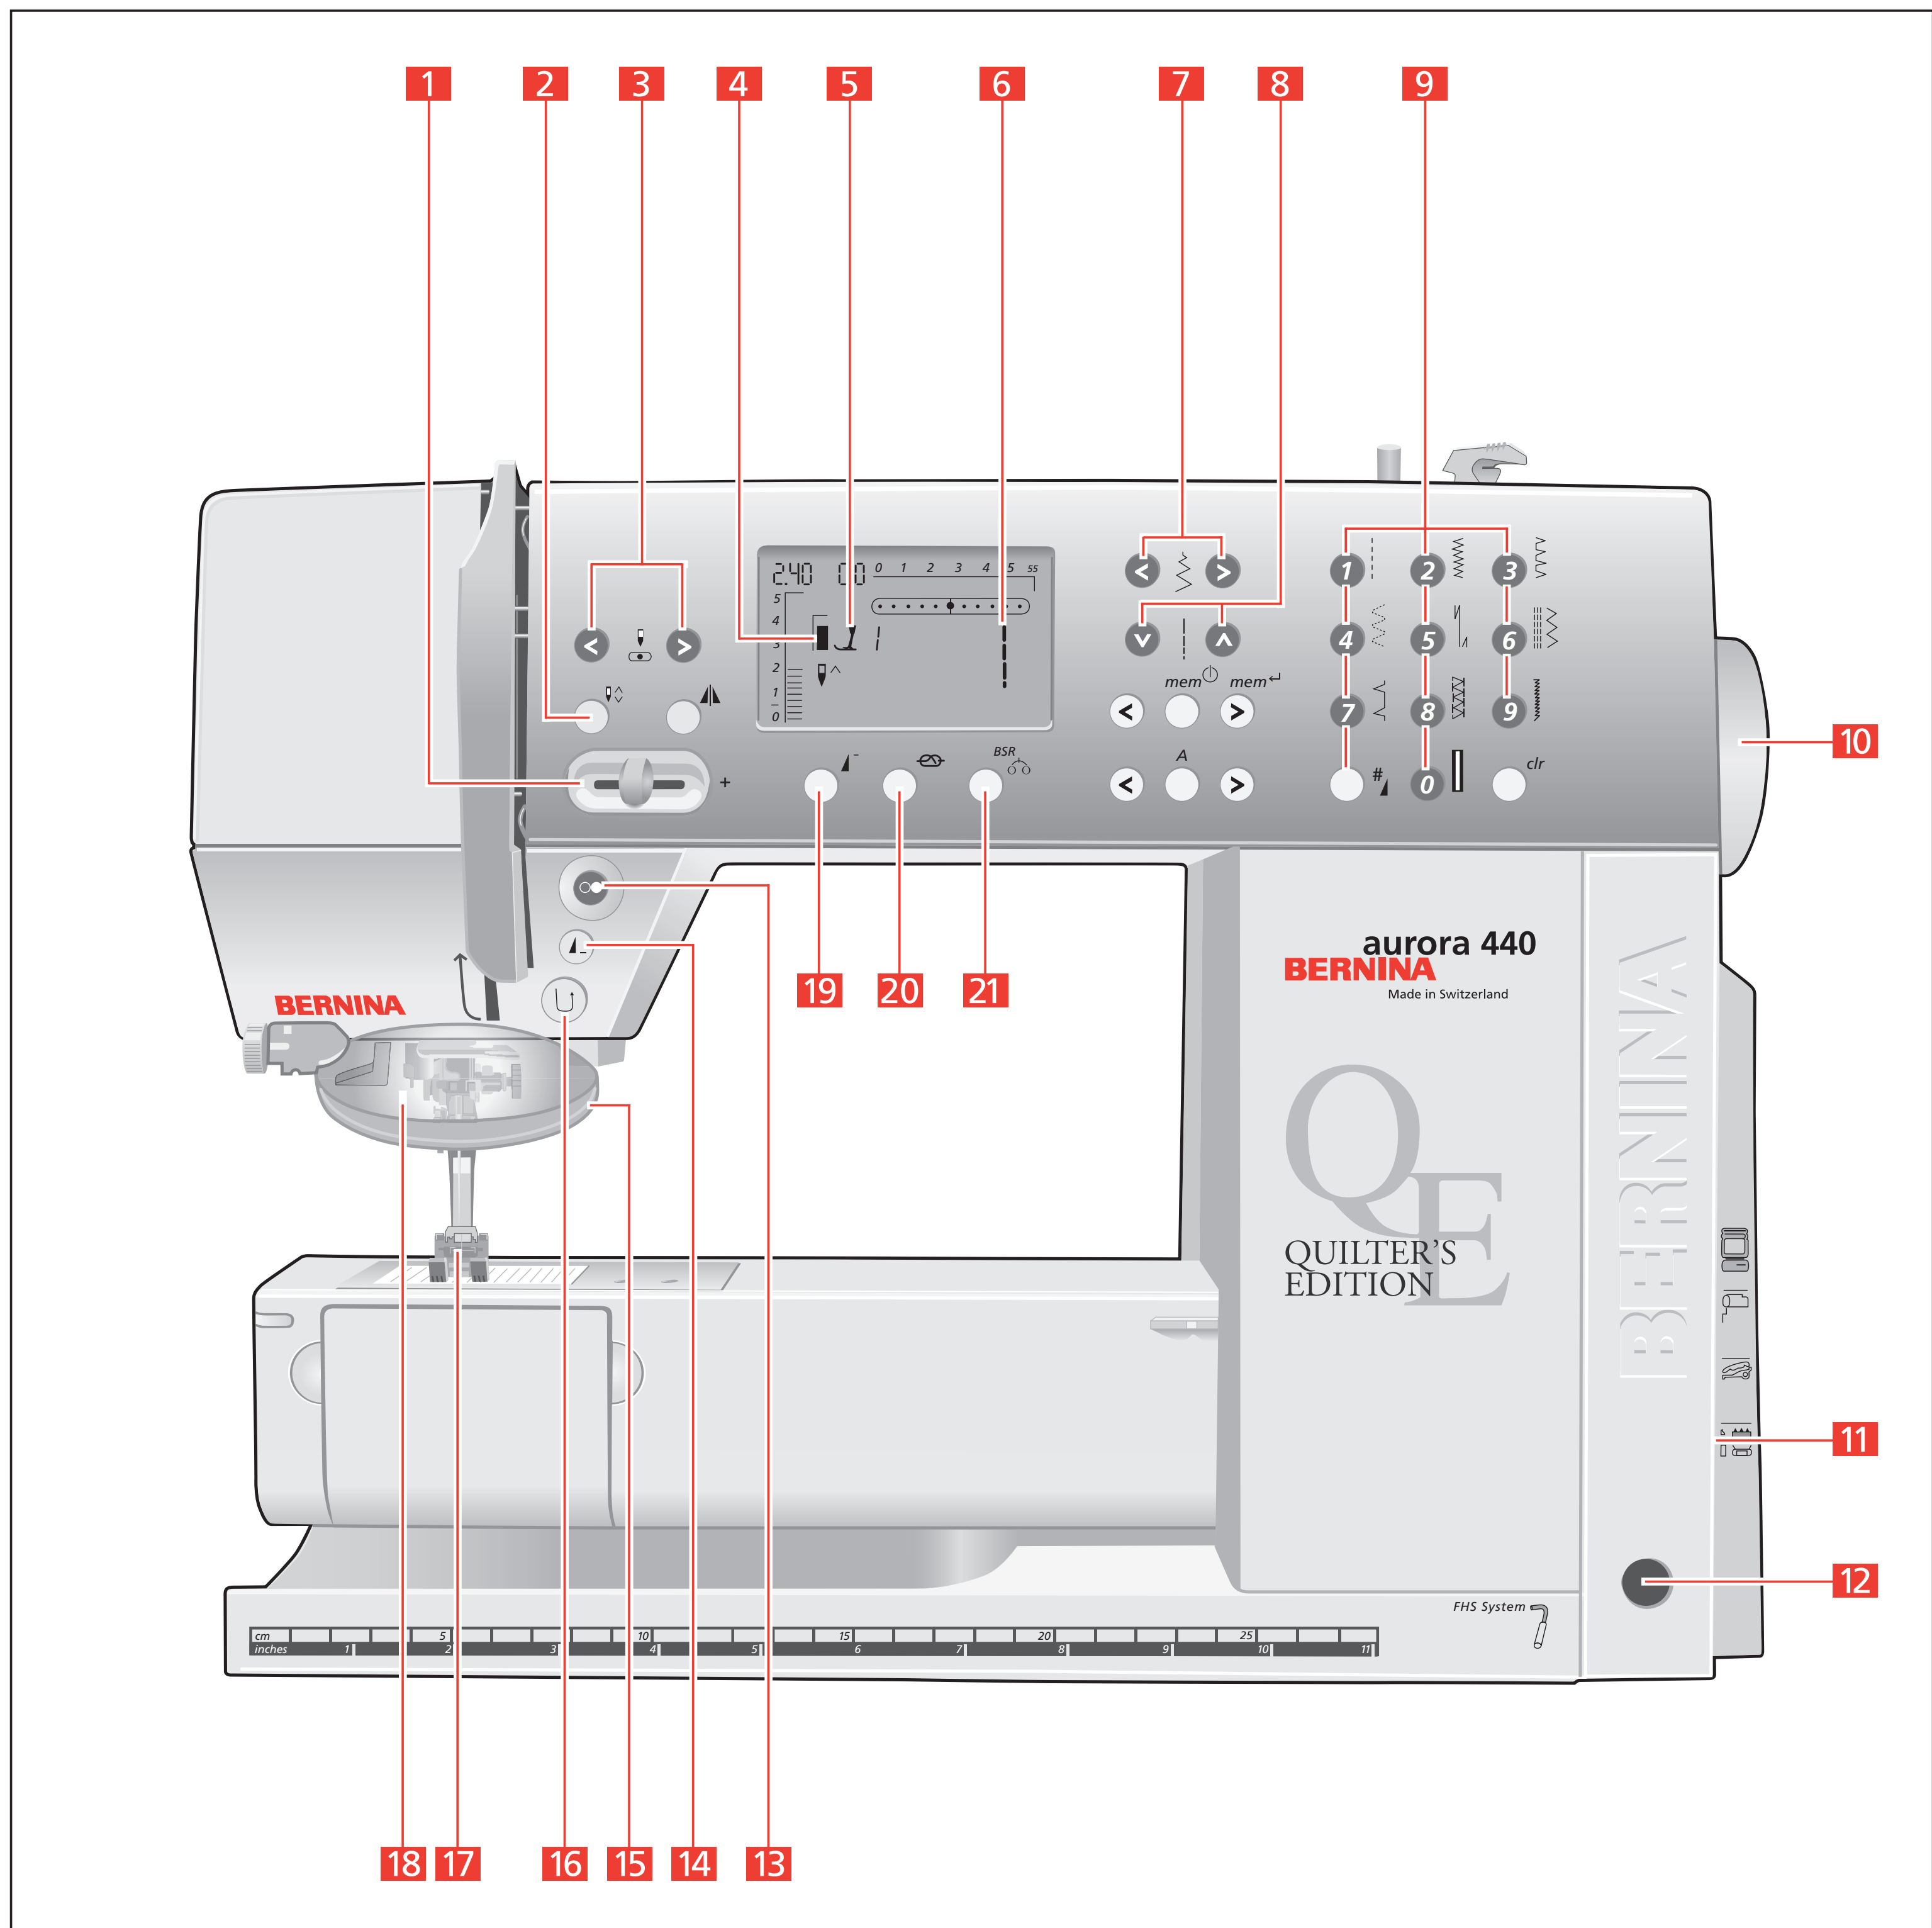

aurora 440

- | | | |
|--|---------------------------------------|------------------------------------|
| 1 Slide speed control | 9 Stitch selection buttons | 17 Presser foot |
| 2 Needle stop up/down button | 10 Handwheel | 18 Needle threader |
| 3 Needle position buttons | 11 Drop feed dog | 19 Pattern begin button |
| 4 Presser foot pressure display | 12 Free Hand System FHS | 20 Securing function button |
| 5 Presser foot display | 13 Start/Stop-button | 21 Balance/BSR button |
| 6 Stitch pattern display (symbol or number) | 14 Pattern end button | |
| 7 Stitch width buttons | 15 Magnifying glass (optional) | |
| 8 Stitch length buttons | 16 Quick reverse button | |